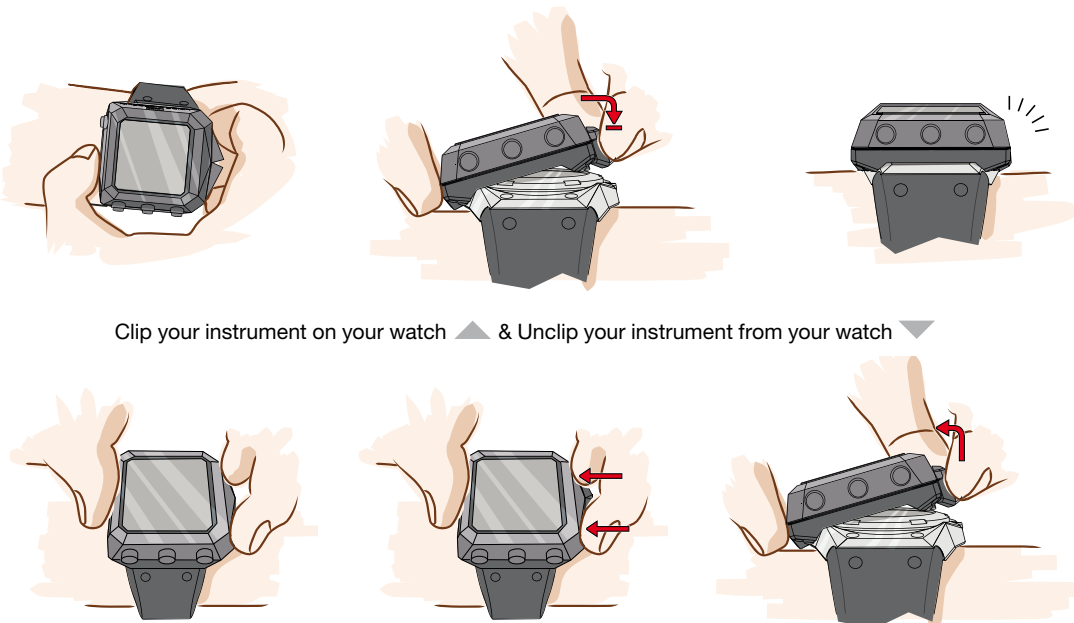

The Rock

3 easy steps to your LINDE WERDELIN SPORTING EXPERIENCE

Land instrument

THE ROCK, the second version of the land instrument, boasts a new dynamic design of just 44 gr as well as new hardware and functionality.

This sophisticated instrument is able to guide users with a 3-axis compass, the different temperatures at various altitudes, can be set to warn of temperatures below -12°C and frostbite danger, has an inclination sensor with avalanche warnings, shows weather trends.

Apart from being a sporting tool, **THE ROCK** also serves as a guide having the LW Ski Guide incorporated in the instrument for the user to be able to extract the information when needed.

Whether skiing, mountaineering or a fitness session, **THE ROCK** provides guidance, protection and entertainment.

THE ROCK

Technical Specifications - The Rock

Functions

- Temperature including frostbite warning alarm
- Chronograph
- 3-axis compass with inclination sensor
- Altimeter and isotherm for 0°C (32°F) freezing-level
- Barometer
- Logbook
- LW Ski guide incorporated
- Power-save mode
- Trend indicator (arrow) for all parameters